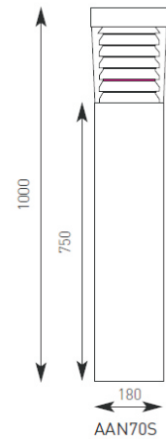

## Aries and Taurus

Supplied c/w Lamp & Mounting Kit

AAN70S

ATA70S

- Robust die-cast aluminium bollard with a textured graphite grey finish
- 3 year control gear warranty
- PL version supplied with Megaman cluster lamp with integral ballast
- Aluminium louvres for optimum light distribution
- Detachable head for easy access to the lamp and control gear