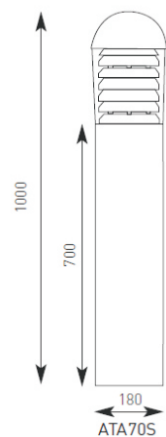

## Aries and Taurus

Supplied c/w Lamp & Mounting Kit

AAN70S

ATA70S

- Robust die-cast aluminium bollard with a textured graphite grey finish
- 3 year control gear warranty
- PL version supplied with Megaman cluster lamp with integral ballast
- Aluminium louvres for optimum light distribution
- Detachable head for easy access to the lamp and control gear